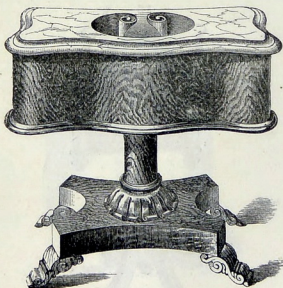

13.

SPITTOON, on Pillar and Carved Stand, in Walnut, with Marble Top, Glass Basin, and Zinc Receiver, with Walnut Cover, to form a Table, 28½ in. high, top 20 in. long by 15½ in. wide (Fig. 13) 180s.

14.

	s.	d.
SPITTOON, on Pillar and Stand, 26½ in. high, top 26½ in. long by 14 in. wide, in Walnut, with Marble Top, having a Shell-shaped Basin, with Zinc Receiver (Fig. 14)	240	0
Spittoon, in Walnut, with Marble Top, Glass Basin, and Zinc Receiver (Fig. 14)	190	0

15.

SCAGLIOLA PEDESTAL SPITTOON, with Marble Top and Plinth, Glass *s. d.*
 Basin, and Zinc Receiver; Large size; height 28 in. (Fig. 15) 110 0
 Ditto ditto " Medium " . . . (Fig. 15) 100 0
 Ditto ditto " Small " . . . (Fig. 15) 90 0
 The same pattern made in Zinc, japanned, medium size . From 60 0