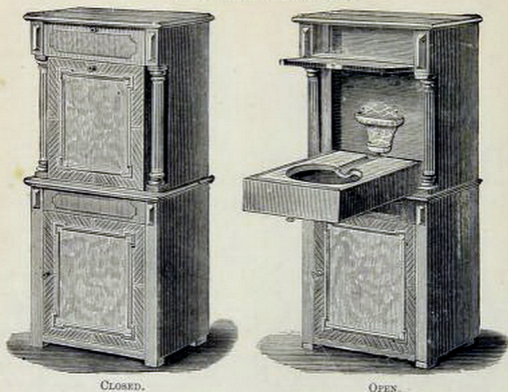

FIG. 1.—TOILET CABINET

(ASH'S ENGLISH MANUFACTURE)

CLOSED.

OPEN.

Height, 55 inches ; Width, 22 ; Depth, 14½.

The upper portion contains a Reservoir holding four gallons of water, a Shelf, with closing door, for toilet requisites ; and Porcelain Basin, Soap Dish, etc., as shown in the open illustration. The Reservoir is placed in the back of the Cabinet, and when the door containing the basin is pulled down, the inside end presses on a valve and releases sufficient water for ordinary use. After it is done with the door is lifted up, and the act of closing it discharges the water into a Receiver, placed in the lower portion, which will hold four and a-half gallons.

The Cabinet is substantially made, and will prove a convenient and ornamental addition to the Operating Room.

Price complete	£	s.	d.
	9	0	0