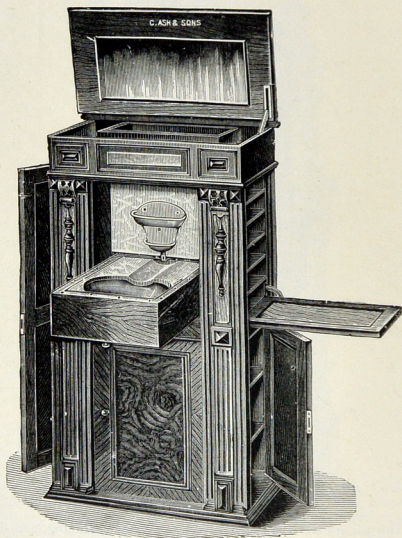

ASH'S TOILET CABINET—Fig. 5.
With Side Cupboard.

Length of Shelf at side, 16 $\frac{3}{4}$ inches.

Height of Cabinet, 54 inches; width, 29 $\frac{1}{2}$ inches; depth, 16 inches.

Price, complete, veneered with Walnut £ s. d.
13 10 0

FURNITURE LIST ON APPLICATION.