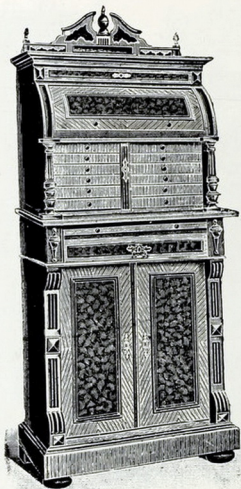

CABINETS.

“D” Pattern.

THE D. M. CO.'S CABINETS.

"F" Pattern.

The "F" Cabinet is similar in arrangement to the "D" pattern, but is somewhat larger and more elaborately ornamented, as shown in illustration.

Outside dimensions: 6 ft. 2 in. high, 2 ft. 8 in. wide, 1 ft. 6 in. deep.

Prices.		£	s.	d.
In Solid Walnut, Veneered.	(Our own make)	15	10	0

No. 504.

No. 502.