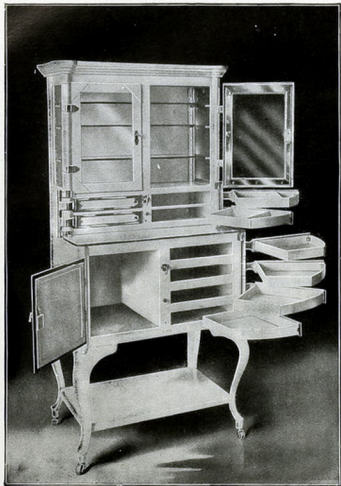

CABINETS.

“D” Pattern.

THE D. M. CO.'S CABINETS.

"F" Pattern.

The "F" Cabinet is similar in arrangement to the "D" pattern, but is somewhat larger and more elaborately ornamented, as shown in illustration.

Outside dimensions: 6 ft. 2 in. high, 2 ft. 8 in. wide, 1 ft. 6 in. deep.

Prices.		£	s.	d.
In Solid Walnut, Veneered.	(Our own make)	15	10	0

No. 504.

No. 502.