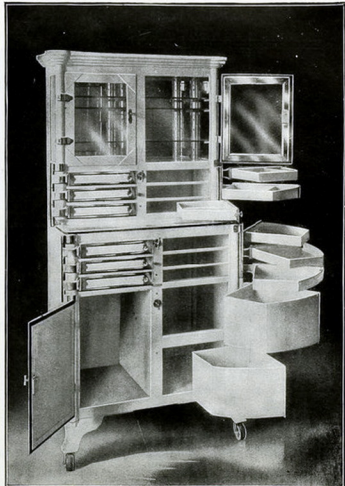

CABINETS.

“D” Pattern.

THE D. M. CO.'S CABINETS.

"F" Pattern.

The "F" Cabinet is similar in arrangement to the "D" pattern, but is somewhat larger and more elaborately ornamented, as shown in illustration.

Outside dimensions: 6 ft. 2 in. high, 2 ft. 8 in. wide, 1 ft. 6 in. deep.

Prices.		£	s.	d.
In Solid Walnut, Veneered.	(Our own make)	15	10	0

No. 504.

No. 502.